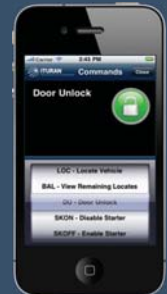

Ask your Authorized Dealer for additional information

DID YOU KNOW....

THAT WITH A PEACE™ INSTALLED IN YOUR VEHICLE

CELLUTRAK CAN RECOVER OR PREVENT ROBBERY AND THEFT.

PEACE365

www.cellutrak.com

www.cellutrak.com

CELLUTRAK

Powered by  ITURAN

Mobile Applications

PEACE by Cellutrak is a must-have for every car you own. With 24-hour real time recovery services, remote engine disabling, and the ability to observe your vehicle's movements via a secure Web site, PEACE by Cellutrak will keep your loved ones safe, and your investment guarded.